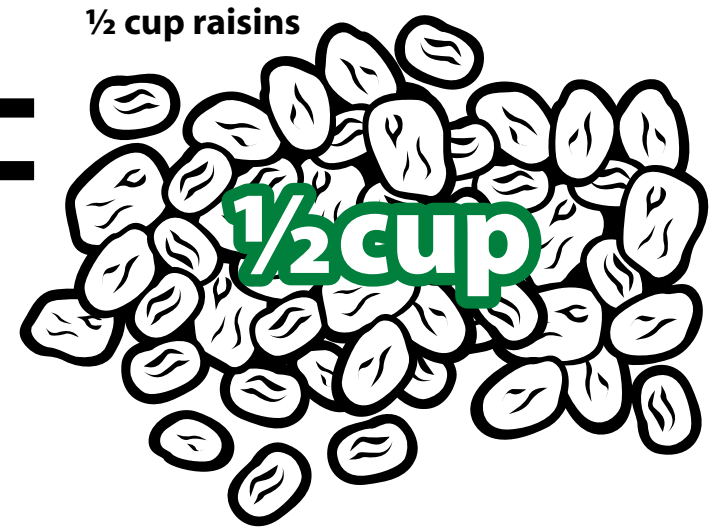

Vegetables

cup equivalents

What does 1 cup look like?

Vegetables shown at actual size.

Hey kids!
Color the
veggies.

1 small potato

1 large
corn cob

12 baby
carrots

What about 1/2 cup?
That's just 1 cup
divided in 2!

fruits & veggies
**more
matters**TM
fruitsandveggiesmorematters.org

Dried

cup equivalents

1 cup fresh is equivalent to 1/2 cup dried!

Hey kids!
It's coloring
time.

=

fruits & veggies
**more
matters**TM
fruitsandveggiesmorematters.org

Chopped, Mashed or Sliced

cup equivalents

1 cup measures volume not shape

Hey kids!
Have fun
coloring.

1 cup chopped yam

=